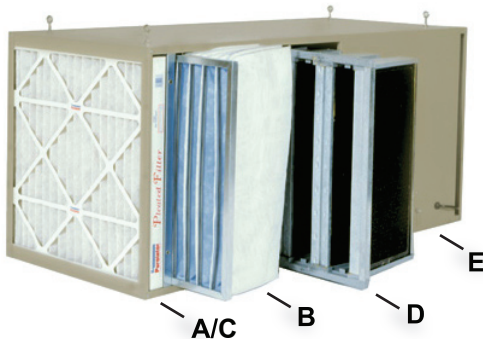

Air-Clean Filters

- A. Pre-Filter (disposable).
- B. Bag Filter (2nd stage).
- C. Electrostatic Pre Filter.
- D. Charcoal Filter (optional-odors, fumes & smoke).
- E. Diffusing Filter (disposable).

- 100% synthetic, corrosion free.
- Low pressure drop for energy savings.
- High dust holding capacity for long life.
- Uniform media density / more efficient filtration.
- Resists high-humidity, mists, and chemicals.

Fully Assembled Ready to Use with all filters included

Slide in and slide out filter systems