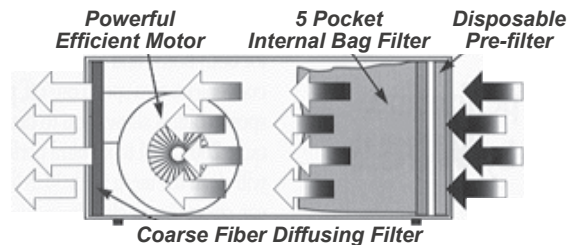

Air-Clean Filters

- A. Pre-Filter (disposable).
- B. Bag Filter (2nd stage).
- C. Electrostatic Pre Filter.
- D. Charcoal Filter (optional-odors, fumes & smoke).
- E. Diffusing Filter (disposable).

- 100% synthetic, corrosion free.
- Low pressure drop for energy savings.
- High dust holding capacity for long life.
- Uniform media density / more efficient filtration.
- Resists high-humidity, mists, and chemicals.

Fully Assembled Ready to Use with all filters included

Slide in and slide out filter systems

SPECIFICATIONS (all cabinets 20 gauge pre-painted steel)

Model 750-ER: Filters 30' x 30' x 8' area every ten minutes. 12" x 24" x 34"; 65 lbs; equipped with remote control; 1/4 hp; 1050 cfm unrestricted air - 750 cfm filtered air; 115V/340watts/3.9amps.